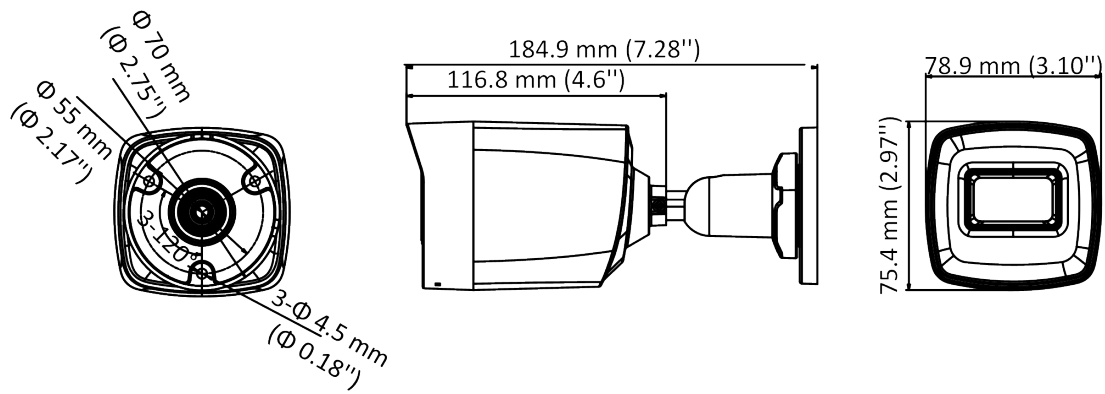

DS-2CE16H0T-IT5F(C) 5 MP Camera

- 5 MP, 2560 × 1944 resolution
- 3.6 mm, 6 mm, 8 mm, 12 mm fixed focal lens
- Smart IR, up to 80 m IR distance
- 4 in 1 video output (switchable TVI/AHD/CVI/CVBS)
- IP67

Specification

Camera	
Image Sensor	5 MP CMOS
Signal System	PAL/NTSC
Resolution	2560 (H) × 1944 (V)
Frame Rate	TVI: 5M@20fps, 4M@30fps, 4M@25fps, 1080p@30fps, 1080p@25fps AHD: 5M@20fps, 4M@30fps, 4M@25fps CVI: 4M@30fps, 4M@25fps CVBS: PAL/NTSC
Min. illumination	0.01 Lux@(F1.2, AGC ON), 0 Lux with IR
Shutter Time	PAL: 1/25 s to 1/50, 000 s NTSC: 1/30 s to 1/50, 000 s
Lens	3.6 mm, 6 mm, 8 mm, 12 mm fixed lens
Field of View	3.6 mm, horizontal FOV: 80°, vertical FOV: 63°, diagonal FOV:105° 6 mm, horizontal FOV: 57°, vertical FOV: 43°, diagonal FOV:72° 8 mm, horizontal FOV: 41°, vertical FOV: 31°, diagonal FOV:52° 12 mm, horizontal FOV: 26°, vertical FOV: 19°, diagonal FOV:32°
Lens Mount	M12
Day & Night	ICR
WDR (Wide Dynamic Range)	Digital WDR
Angle Adjustment	Pan: 0 to 360°, Tilt: 0 to 90°, Rotation: 0 to 360°
Menu	
Image Mode	STD/HIGH-SAT
AGC	Yes
Day/Night Mode	Auto/Color/BW (Black and White)
White Balance	Auto/Manual
AE (Auto Exposure) Mode	DWDR/BLC/HLC/Global
Noise Reduction	2D DNR
Language	English
Function	Brightness, Sharpness, Mirror, Smart IR
Interface	
Video Output	Switchable TVI/AHD/CVI/CVBS
General	
Operating Conditions	-40 °C to 60 °C (-40 °F to 140 °F), humidity 90% or less (non-condensing)
Power Supply	12 VDC ± 25%
Power Consumption	Max. 5 W
Protection Level	IP67
Material	Front Cover: Metal Main Body: Plastic

General	
IR Range	Up to 80 m
Communication	HIKVISION-C
Dimensions	78.9 mm × 75.4 mm × 184.9 mm (3.10" × 2.97" × 7.28")
Weight	Approx. 304 g (0.67 lb.)

Available Model

DS-2CE16H0T-IT5F(C)

Dimension

Accessory